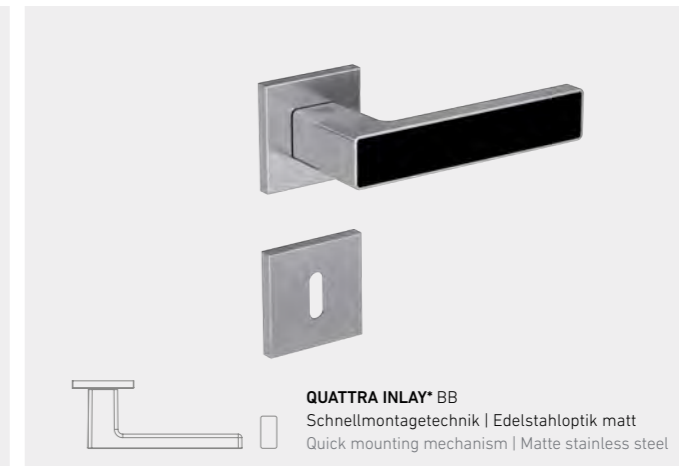

DOOR HANDLES AND ACCESSORIES FOR ALL APPLICATIONS

Door handles are distinctive elements of the door. They make a style statement and underline the room's architectural tone. We offer a comprehensive range of designs and the perfect solutions for all requirements: from door handles to glass door locks and matching hinges.

TOP MONO

GARANT

Griffwerk

TOP

MONO

 <p>MONO BB Schnellmontagetechnik Graphitschwarz Quick mounting mechanism Graphite black</p>	 <p>MONO BB Schnellmontagetechnik Edelstahl matt Quick mounting mechanism Matte stainless steel</p>
 <p>smart2lock by GRIFFWERK</p> <p>MONO Schnellmontagetechnik Graphitschwarz Quick mounting mechanism Graphite black</p>	 <p>smart2lock by GRIFFWERK</p> <p>MONO Schnellmontagetechnik Edelstahl matt Quick mounting mechanism Matte stainless steel</p>
 <p>MONO GGT Glastürbeschlag PURISTO S Graphitschwarz Glass door fittings Graphite black</p>	 <p>MONO GGT Glastürbeschlag PURISTO S Edelstahl matt Glass door fittings Matte stainless steel</p>
 <p>smart2lock by GRIFFWERK</p> <p>MONO GGT Glastürbeschlag PURISTO S Graphitschwarz Glass door fittings Graphite black</p>	 <p>smart2lock by GRIFFWERK</p> <p>MONO GGT Glastürbeschlag PURISTO S Edelstahl matt Glass door fittings Matte stainless steel</p>