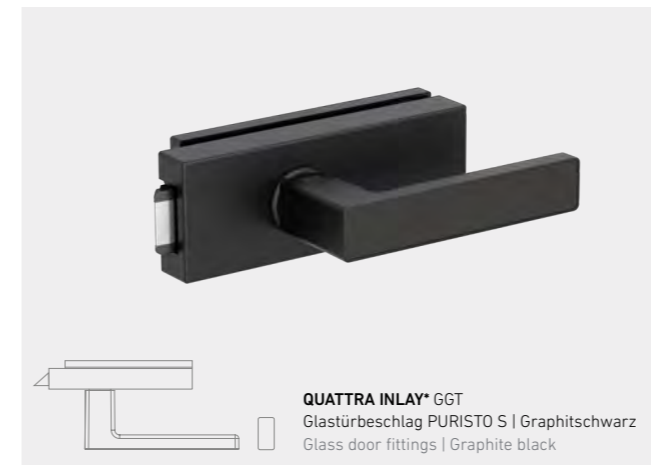

DOOR HANDLES AND ACCESSORIES FOR ALL APPLICATIONS

Door handles are distinctive elements of the door. They make a style statement and underline the room's architectural tone. We offer a comprehensive range of designs and the perfect solutions for all requirements: from door handles to glass door locks and matching hinges.

TOP MONO

GARANT

Griffwerk

TOP

MONO

 <p>MONO BB Schnellmontagetechnik Graphitschwarz Quick mounting mechanism Graphite black</p>	 <p>MONO BB Schnellmontagetechnik Edelstahl matt Quick mounting mechanism Matte stainless steel</p>
 <p>smart2lock by GRIFFWERK</p> <p>MONO Schnellmontagetechnik Graphitschwarz Quick mounting mechanism Graphite black</p>	 <p>smart2lock by GRIFFWERK</p> <p>MONO Schnellmontagetechnik Edelstahl matt Quick mounting mechanism Matte stainless steel</p>
 <p>MONO GGT Glastürbeschlag PURISTO S Graphitschwarz Glass door fittings Graphite black</p>	 <p>MONO GGT Glastürbeschlag PURISTO S Edelstahl matt Glass door fittings Matte stainless steel</p>
 <p>smart2lock by GRIFFWERK</p> <p>MONO GGT Glastürbeschlag PURISTO S Graphitschwarz Glass door fittings Graphite black</p>	 <p>smart2lock by GRIFFWERK</p> <p>MONO GGT Glastürbeschlag PURISTO S Edelstahl matt Glass door fittings Matte stainless steel</p>