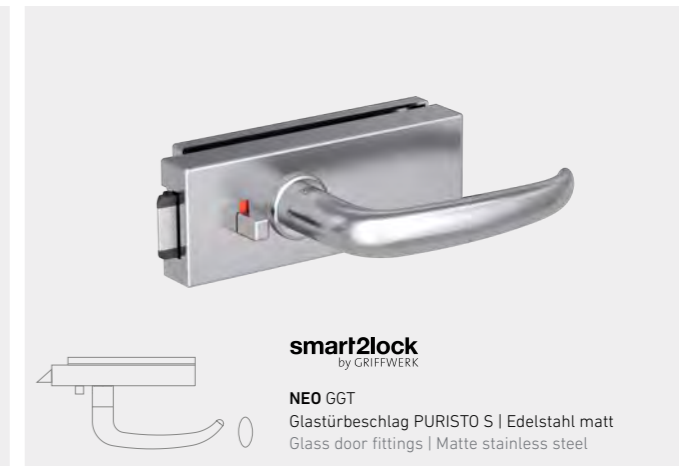

DOOR HANDLES AND ACCESSORIES FOR ALL APPLICATIONS

Door handles are distinctive elements of the door. They make a style statement and underline the room's architectural tone. We offer a comprehensive range of designs and the perfect solutions for all requirements: from door handles to glass door locks and matching hinges.

TOP MONO

GARANT

Griffwerk

TOP

MONO

 <p>MONO BB Schnellmontagetechnik Graphitschwarz Quick mounting mechanism Graphite black</p>	 <p>MONO BB Schnellmontagetechnik Edelstahl matt Quick mounting mechanism Matte stainless steel</p>
 <p>smart2lock by GRIFFWERK</p> <p>MONO Schnellmontagetechnik Graphitschwarz Quick mounting mechanism Graphite black</p>	 <p>smart2lock by GRIFFWERK</p> <p>MONO Schnellmontagetechnik Edelstahl matt Quick mounting mechanism Matte stainless steel</p>
 <p>MONO GGT Glastürbeschlag PURISTO S Graphitschwarz Glass door fittings Graphite black</p>	 <p>MONO GGT Glastürbeschlag PURISTO S Edelstahl matt Glass door fittings Matte stainless steel</p>
 <p>smart2lock by GRIFFWERK</p> <p>MONO GGT Glastürbeschlag PURISTO S Graphitschwarz Glass door fittings Graphite black</p>	 <p>smart2lock by GRIFFWERK</p> <p>MONO GGT Glastürbeschlag PURISTO S Edelstahl matt Glass door fittings Matte stainless steel</p>

*Inlays in allen CePaL-Öberflächen erhältlich *Inlays available in all CePaL surfaces

MONO

STANDARD-ROSETTE
STANDARD ROSETTE

BB-Schloss Rosette
BB lock with magnetic rosette

WC-Schloss
WC lock

PZ-Schloss
PZ lock

Magnetschloß lang
Schlossstulp
Long magnetic lock
lock neck

Schließblech lang
Long locking plate

MONO

STANDARD
STANDARD

UV-Schloss
UV lock

PZ-Schloss
PZ lock

smart2lock
by GRIFFWERK

NOVO