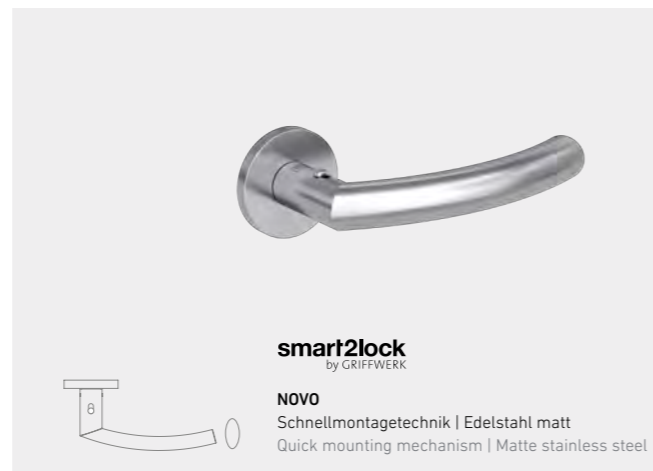

DOOR HANDLES AND ACCESSORIES FOR ALL APPLICATIONS

Door handles are distinctive elements of the door. They make a style statement and underline the room's architectural tone. We offer a comprehensive range of designs and the perfect solutions for all requirements: from door handles to glass door locks and matching hinges.

TOP MONO

GARANT

Griffwerk

TOP

MONO

 <p>MONO BB Schnellmontagetechnik Graphitschwarz Quick mounting mechanism Graphite black</p>	 <p>MONO BB Schnellmontagetechnik Edelstahl matt Quick mounting mechanism Matte stainless steel</p>
 <p>smart2lock by GRIFFWERK</p> <p>MONO Schnellmontagetechnik Graphitschwarz Quick mounting mechanism Graphite black</p>	 <p>smart2lock by GRIFFWERK</p> <p>MONO Schnellmontagetechnik Edelstahl matt Quick mounting mechanism Matte stainless steel</p>
 <p>MONO GGT Glastürbeschlag PURISTO S Graphitschwarz Glass door fittings Graphite black</p>	 <p>MONO GGT Glastürbeschlag PURISTO S Edelstahl matt Glass door fittings Matte stainless steel</p>
 <p>smart2lock by GRIFFWERK</p> <p>MONO GGT Glastürbeschlag PURISTO S Graphitschwarz Glass door fittings Graphite black</p>	 <p>smart2lock by GRIFFWERK</p> <p>MONO GGT Glastürbeschlag PURISTO S Edelstahl matt Glass door fittings Matte stainless steel</p>

*Inlays in allen CePaL-Öberflächen erhältlich *Inlays available in all CePaL surfaces

MONO

STANDARD-ROSETTE
STANDARD ROSETTE

BB-Schloss Rosette
BB lock with magnetic rosette

WC-Schloss
WC lock

PZ-Schloss
PZ lock

Magnetschloß lang
Schlossstulp
Long magnetic lock
lock neck

Schließblech lang
Long locking plate

MONO

STANDARD
STANDARD

UV-Schloss
UV lock

PZ-Schloss
PZ lock

smart2lock
by GRIFFWERK

NOVO