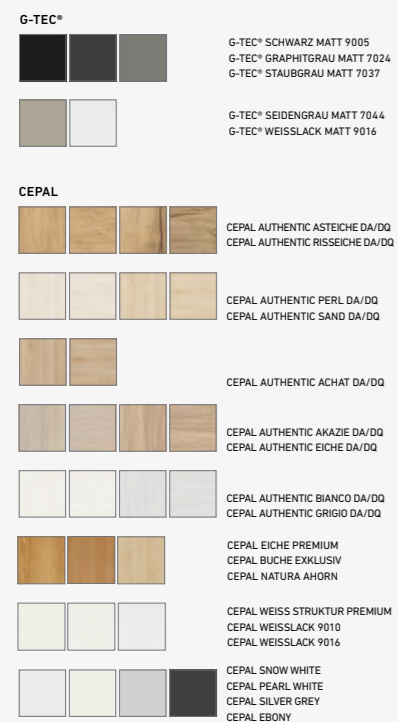

OBERFLÄCHEN | FINISHES