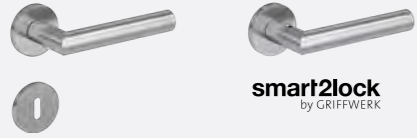

MONO

STANDARD-ROSETTE
STANDARD ROSETTE

BB-Schloss Rosette
BB lock with magnetic rosette

WC-Schloss
WC lock

PZ-Schloss
PZ lock