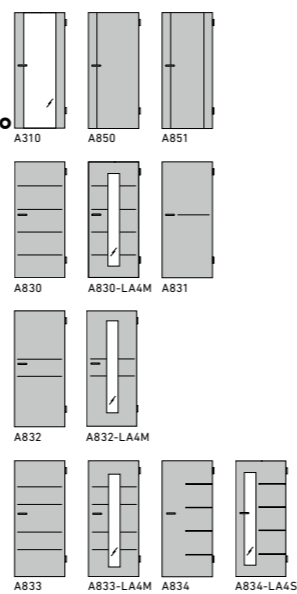

NORMTÜREN
STANDARD DOORS

OBERFLÄCHEN | FINISHES

SYLT
SYLT

AMRUM
AMRUM

AURA
AURA

- nicht erhältlich in CePaL DQ
  not available in CePaL DQ
- △ nur erhältlich in CePaL DQ
  only available in CePaL DQ
- nicht erhältlich in G-TEC®
  not available in G-TEC®

- DQ Strukturrichtung DQ quer
  Horizontal DQ texture orientation
- DA Strukturrichtung DA längs
  Vertical DA texture orientation
- LA Lichtausschnitt
  Glass panel
- GG Ganzglastür
  Full-glass door
- ≡ Strukturrichtung DQ quer
  Texture orientation DQ
- || Strukturrichtung DA längs
  Texture orientation DA

CORONA
CORONA

OBERFLÄCHEN | FINISHES

MILANO
MILANO

RIVA
RIVA

COMO
COMO

PARMA
PARMA

OBERFLÄCHEN | FINISHES

OBERFLÄCHEN | FINISHES