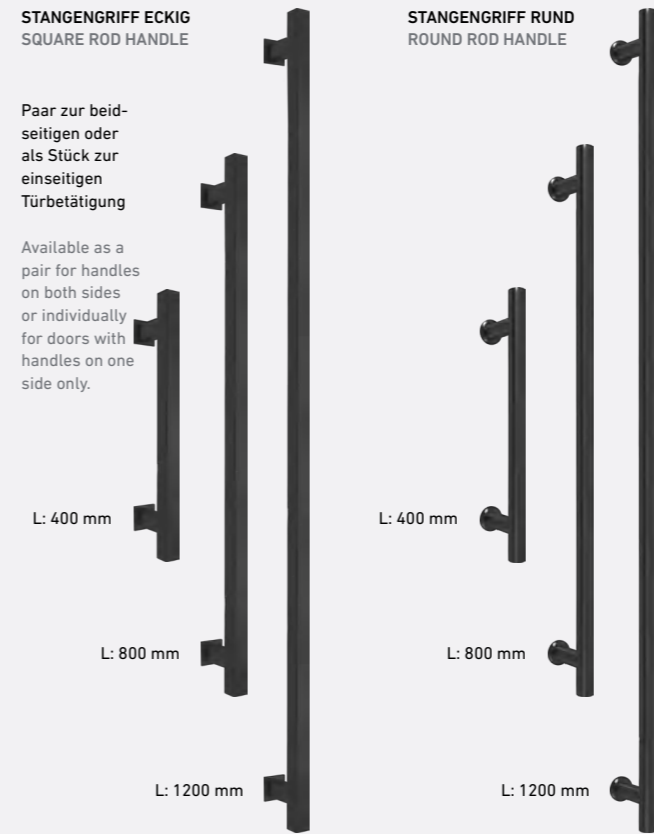

KLEBEBESCHLÄGE
Beschläge für Ganzglas-Schiebetüren in Edelstahl Mattoptik

ADHESIVE FITTINGS
Fittings for all-glass doors with a matte stainless steel finish