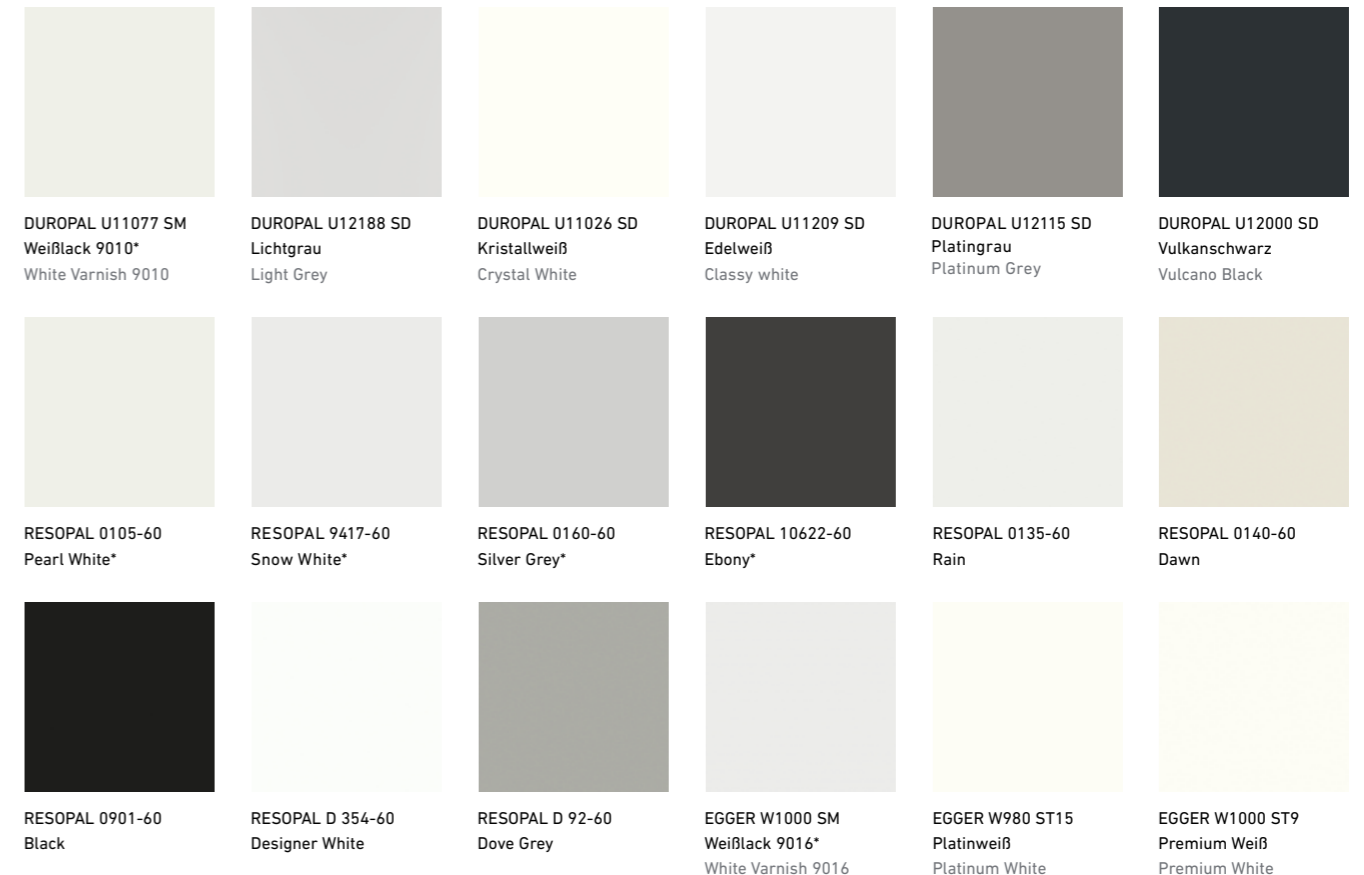

VORTEILE AUF EINEN BLICK

- Kurze Lieferzeiten durch Schichtstoff-Lagerhaltung
- Farblich passende oder angelehnte Dünnkante aus vorhandener GARANT-Kollektion
- Alternativ mit farblich passender oder farblich angelehnter Premiumkante
- 6 Oberflächen aus der GHK-Kollektion auch im Designverbund mit CePaL-Oberflächen – Kombinationen im Bereich Türen / Zargen / Blend- / Blockrahmen und Glasleisten möglich

ADVANTAGES AT A GLANCE

- Short delivery times due to laminate stock-keeping
- Matching colour or thin edge from existing existing GARANT collection
- Alternatively with matching colour or colour premium edge with matching colour
- 6 surfaces from the GHK collection also available in design with CePaL surfaces – combinations in the area of doors / frames / blind / block frames and glazing beads possible