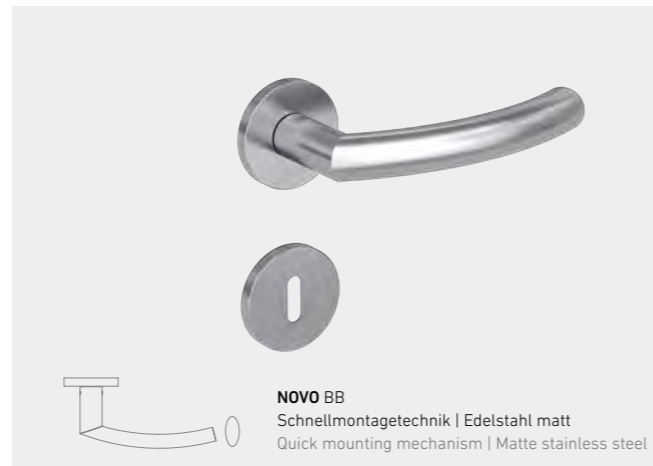

TOP MONO

GARANT

Griffwerk

TOP

MONO

 <p>MONO BB Schnellmontagetechnik Graphitschwarz Quick mounting mechanism Graphite black</p>	 <p>MONO BB Schnellmontagetechnik Edelstahl matt Quick mounting mechanism Matte stainless steel</p>
 <p>smart2lock by GRIFFWERK</p> <p>MONO Schnellmontagetechnik Graphitschwarz Quick mounting mechanism Graphite black</p>	 <p>smart2lock by GRIFFWERK</p> <p>MONO Schnellmontagetechnik Edelstahl matt Quick mounting mechanism Matte stainless steel</p>
 <p>MONO GGT Glastürbeschlag PURISTO S Graphitschwarz Glass door fittings Graphite black</p>	 <p>MONO GGT Glastürbeschlag PURISTO S Edelstahl matt Glass door fittings Matte stainless steel</p>
 <p>smart2lock by GRIFFWERK</p> <p>MONO GGT Glastürbeschlag PURISTO S Graphitschwarz Glass door fittings Graphite black</p>	 <p>smart2lock by GRIFFWERK</p> <p>MONO GGT Glastürbeschlag PURISTO S Edelstahl matt Glass door fittings Matte stainless steel</p>

*Inlays in allen CePaL-Öberflächen erhältlich *Inlays available in all CePaL surfaces

MONO

STANDARD-ROSETTE
STANDARD ROSETTE

BB-Schloss Rosette
BB lock with magnetic rosette

WC-Schloss
WC lock

PZ-Schloss
PZ lock