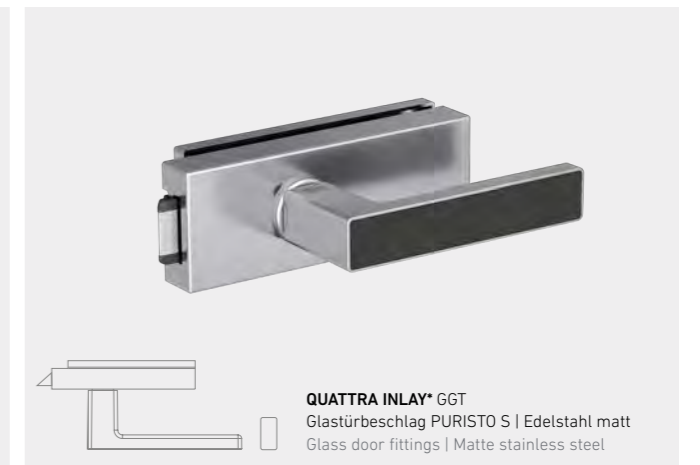

DOOR HANDLES AND ACCESSORIES FOR ALL APPLICATIONS

Door handles are distinctive elements of the door. They make a style statement and underline the room's architectural tone. We offer a comprehensive range of designs and the perfect solutions for all requirements: from door handles to glass door locks and matching hinges.

TOP MONO

GARANT

Griffwerk

TOP

MONO

 <p>MONO BB Schnellmontagetechnik Graphitschwarz Quick mounting mechanism Graphite black</p>	 <p>MONO BB Schnellmontagetechnik Edelstahl matt Quick mounting mechanism Matte stainless steel</p>
 <p>smart2lock by GRIFFWERK</p> <p>MONO Schnellmontagetechnik Graphitschwarz Quick mounting mechanism Graphite black</p>	 <p>smart2lock by GRIFFWERK</p> <p>MONO Schnellmontagetechnik Edelstahl matt Quick mounting mechanism Matte stainless steel</p>
 <p>MONO GGT Glastürbeschlag PURISTO S Graphitschwarz Glass door fittings Graphite black</p>	 <p>MONO GGT Glastürbeschlag PURISTO S Edelstahl matt Glass door fittings Matte stainless steel</p>
 <p>smart2lock by GRIFFWERK</p> <p>MONO GGT Glastürbeschlag PURISTO S Graphitschwarz Glass door fittings Graphite black</p>	 <p>smart2lock by GRIFFWERK</p> <p>MONO GGT Glastürbeschlag PURISTO S Edelstahl matt Glass door fittings Matte stainless steel</p>