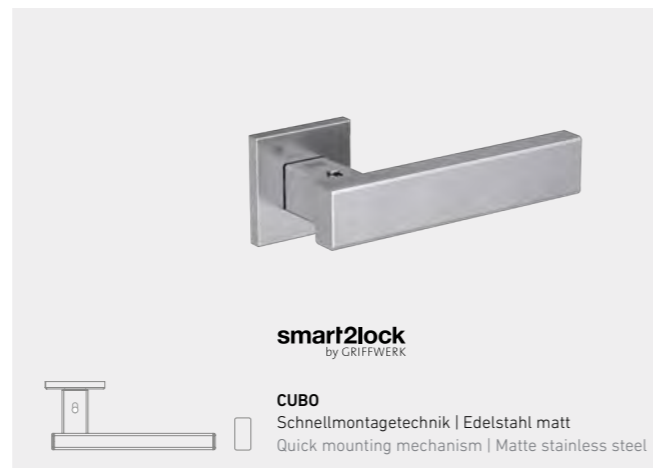

DOOR HANDLES AND ACCESSORIES FOR ALL APPLICATIONS

Door handles are distinctive elements of the door. They make a style statement and underline the room's architectural tone. We offer a comprehensive range of designs and the perfect solutions for all requirements: from door handles to glass door locks and matching hinges.

TOP MONO

GARANT

Griffwerk

TOP

MONO

 <p>MONO BB Schnellmontagetechnik Graphitschwarz Quick mounting mechanism Graphite black</p>	 <p>MONO BB Schnellmontagetechnik Edelstahl matt Quick mounting mechanism Matte stainless steel</p>
 <p>smart2lock by GRIFFWERK</p> <p>MONO Schnellmontagetechnik Graphitschwarz Quick mounting mechanism Graphite black</p>	 <p>smart2lock by GRIFFWERK</p> <p>MONO Schnellmontagetechnik Edelstahl matt Quick mounting mechanism Matte stainless steel</p>
 <p>MONO GGT Glastürbeschlag PURISTO S Graphitschwarz Glass door fittings Graphite black</p>	 <p>MONO GGT Glastürbeschlag PURISTO S Edelstahl matt Glass door fittings Matte stainless steel</p>
 <p>smart2lock by GRIFFWERK</p> <p>MONO GGT Glastürbeschlag PURISTO S Graphitschwarz Glass door fittings Graphite black</p>	 <p>smart2lock by GRIFFWERK</p> <p>MONO GGT Glastürbeschlag PURISTO S Edelstahl matt Glass door fittings Matte stainless steel</p>