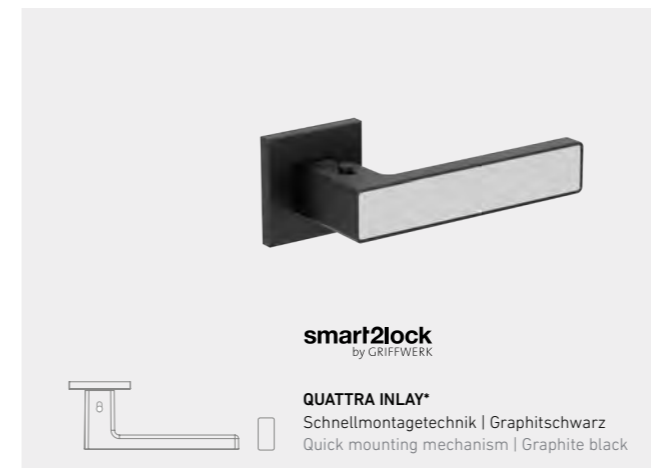

DOOR HANDLES AND ACCESSORIES FOR ALL APPLICATIONS

Door handles are distinctive elements of the door. They make a style statement and underline the room's architectural tone. We offer a comprehensive range of designs and the perfect solutions for all requirements: from door handles to glass door locks and matching hinges.

TOP MONO

GARANT

Griffwerk

TOP

MONO

 <p>MONO BB Schnellmontagetechnik Graphitschwarz Quick mounting mechanism Graphite black</p>	 <p>MONO BB Schnellmontagetechnik Edelstahl matt Quick mounting mechanism Matte stainless steel</p>
 <p>smart2lock by GRIFFWERK</p> <p>MONO Schnellmontagetechnik Graphitschwarz Quick mounting mechanism Graphite black</p>	 <p>smart2lock by GRIFFWERK</p> <p>MONO Schnellmontagetechnik Edelstahl matt Quick mounting mechanism Matte stainless steel</p>
 <p>MONO GGT Glastürbeschlag PURISTO S Graphitschwarz Glass door fittings Graphite black</p>	 <p>MONO GGT Glastürbeschlag PURISTO S Edelstahl matt Glass door fittings Matte stainless steel</p>
 <p>smart2lock by GRIFFWERK</p> <p>MONO GGT Glastürbeschlag PURISTO S Graphitschwarz Glass door fittings Graphite black</p>	 <p>smart2lock by GRIFFWERK</p> <p>MONO GGT Glastürbeschlag PURISTO S Edelstahl matt Glass door fittings Matte stainless steel</p>