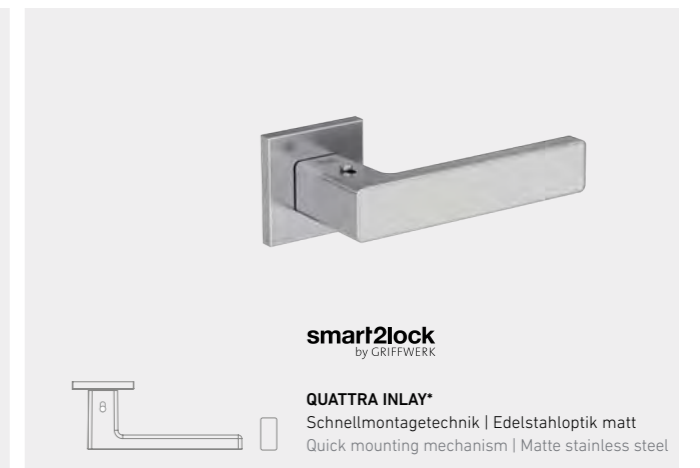

DOOR HANDLES AND ACCESSORIES FOR ALL APPLICATIONS

Door handles are distinctive elements of the door. They make a style statement and underline the room's architectural tone. We offer a comprehensive range of designs and the perfect solutions for all requirements: from door handles to glass door locks and matching hinges.

TOP MONO

GARANT

Griffwerk

TOP

MONO

 <p>MONO BB Schnellmontagetechnik Graphitschwarz Quick mounting mechanism Graphite black</p>	 <p>MONO BB Schnellmontagetechnik Edelstahl matt Quick mounting mechanism Matte stainless steel</p>
 <p>smart2lock by GRIFFWERK</p> <p>MONO Schnellmontagetechnik Graphitschwarz Quick mounting mechanism Graphite black</p>	 <p>smart2lock by GRIFFWERK</p> <p>MONO Schnellmontagetechnik Edelstahl matt Quick mounting mechanism Matte stainless steel</p>
 <p>MONO GGT Glastürbeschlag PURISTO S Graphitschwarz Glass door fittings Graphite black</p>	 <p>MONO GGT Glastürbeschlag PURISTO S Edelstahl matt Glass door fittings Matte stainless steel</p>
 <p>smart2lock by GRIFFWERK</p> <p>MONO GGT Glastürbeschlag PURISTO S Graphitschwarz Glass door fittings Graphite black</p>	 <p>smart2lock by GRIFFWERK</p> <p>MONO GGT Glastürbeschlag PURISTO S Edelstahl matt Glass door fittings Matte stainless steel</p>