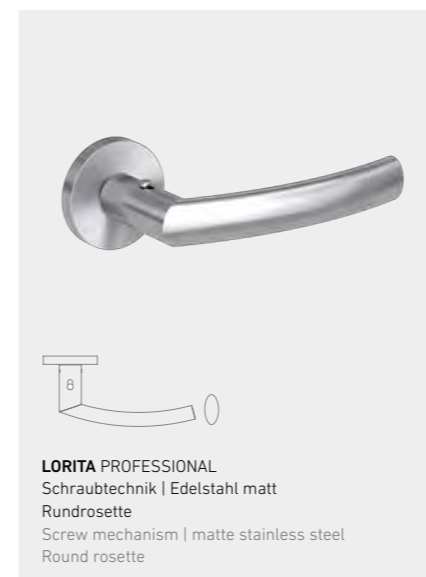

TRI 134
Schraubtechnik | Graphitschwarz und Edelstahl matt
Rund- oder Quadratrossette
Screw mechanism | graphite black and matte stainless steel, round or square rosette

LORITA PIATTA S
Flachrossette | Edelstahl matt
Rundrossette
Flat rosette | matte stainless steel
Round rosette

LORITA PROFESSIONAL
Schraubtechnik | Edelstahl matt
Rundrossette
Screw mechanism | matte stainless steel
Round rosette