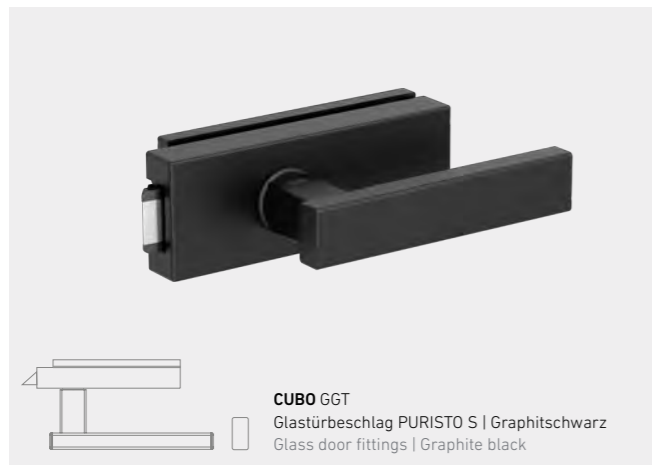

DOOR HANDLES AND ACCESSORIES FOR ALL APPLICATIONS

Door handles are distinctive elements of the door. They make a style statement and underline the room's architectural tone. We offer a comprehensive range of designs and the perfect solutions for all requirements: from door handles to glass door locks and matching hinges.

TOP MONO

GARANT

Griffwerk

TOP

MONO

 <p>MONO BB Schnellmontagetechnik Graphitschwarz Quick mounting mechanism Graphite black</p>	 <p>MONO BB Schnellmontagetechnik Edelstahl matt Quick mounting mechanism Matte stainless steel</p>
 <p>smart2lock by GRIFFWERK</p> <p>MONO Schnellmontagetechnik Graphitschwarz Quick mounting mechanism Graphite black</p>	 <p>smart2lock by GRIFFWERK</p> <p>MONO Schnellmontagetechnik Edelstahl matt Quick mounting mechanism Matte stainless steel</p>
 <p>MONO GGT Glastürbeschlag PURISTO S Graphitschwarz Glass door fittings Graphite black</p>	 <p>MONO GGT Glastürbeschlag PURISTO S Edelstahl matt Glass door fittings Matte stainless steel</p>
 <p>smart2lock by GRIFFWERK</p> <p>MONO GGT Glastürbeschlag PURISTO S Graphitschwarz Glass door fittings Graphite black</p>	 <p>smart2lock by GRIFFWERK</p> <p>MONO GGT Glastürbeschlag PURISTO S Edelstahl matt Glass door fittings Matte stainless steel</p>