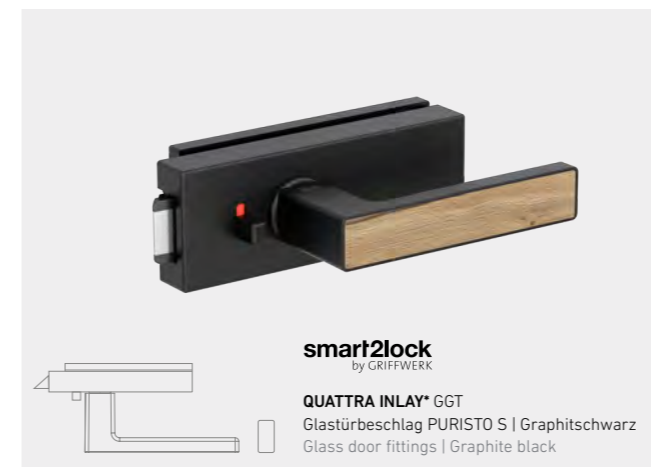

DOOR HANDLES AND ACCESSORIES FOR ALL APPLICATIONS

Door handles are distinctive elements of the door. They make a style statement and underline the room's architectural tone. We offer a comprehensive range of designs and the perfect solutions for all requirements: from door handles to glass door locks and matching hinges.

TOP MONO

GARANT

Griffwerk

TOP

MONO

 <p>MONO BB Schnellmontagetechnik Graphitschwarz Quick mounting mechanism Graphite black</p>	 <p>MONO BB Schnellmontagetechnik Edelstahl matt Quick mounting mechanism Matte stainless steel</p>
 <p>smart2lock by GRIFFWERK</p> <p>MONO Schnellmontagetechnik Graphitschwarz Quick mounting mechanism Graphite black</p>	 <p>smart2lock by GRIFFWERK</p> <p>MONO Schnellmontagetechnik Edelstahl matt Quick mounting mechanism Matte stainless steel</p>
 <p>MONO GGT Glastürbeschlag PURISTO S Graphitschwarz Glass door fittings Graphite black</p>	 <p>MONO GGT Glastürbeschlag PURISTO S Edelstahl matt Glass door fittings Matte stainless steel</p>
 <p>smart2lock by GRIFFWERK</p> <p>MONO GGT Glastürbeschlag PURISTO S Graphitschwarz Glass door fittings Graphite black</p>	 <p>smart2lock by GRIFFWERK</p> <p>MONO GGT Glastürbeschlag PURISTO S Edelstahl matt Glass door fittings Matte stainless steel</p>