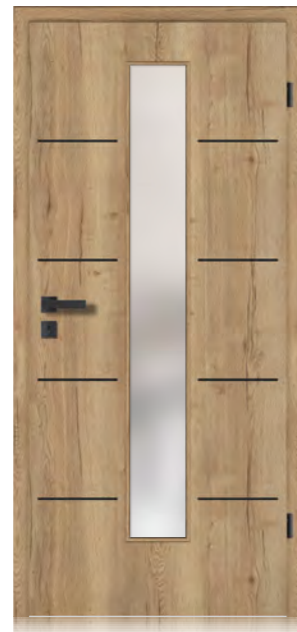

BB/PZ/WC

smart2lock (s2l)

EDELSTAHL MATT
STAINLESS STEEL MATT

BB/PZ/WC

smart2lock (s2l)

MODELL	1 CORONA C830
OBERFLÄCHE	CePaL Authentic Risseiche
GLAS	-
ZARGE	R1
BESCHLAG	Graphitschwarz
MODEL	CORONA C830
FINISH	CePaL Authentic Split Oak
GLASS	-
FRAME	R1
FITTINGS	Graphite black