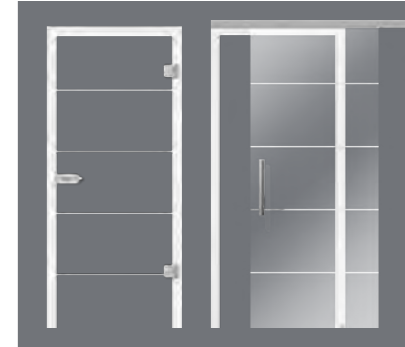

Design **RI1.2**