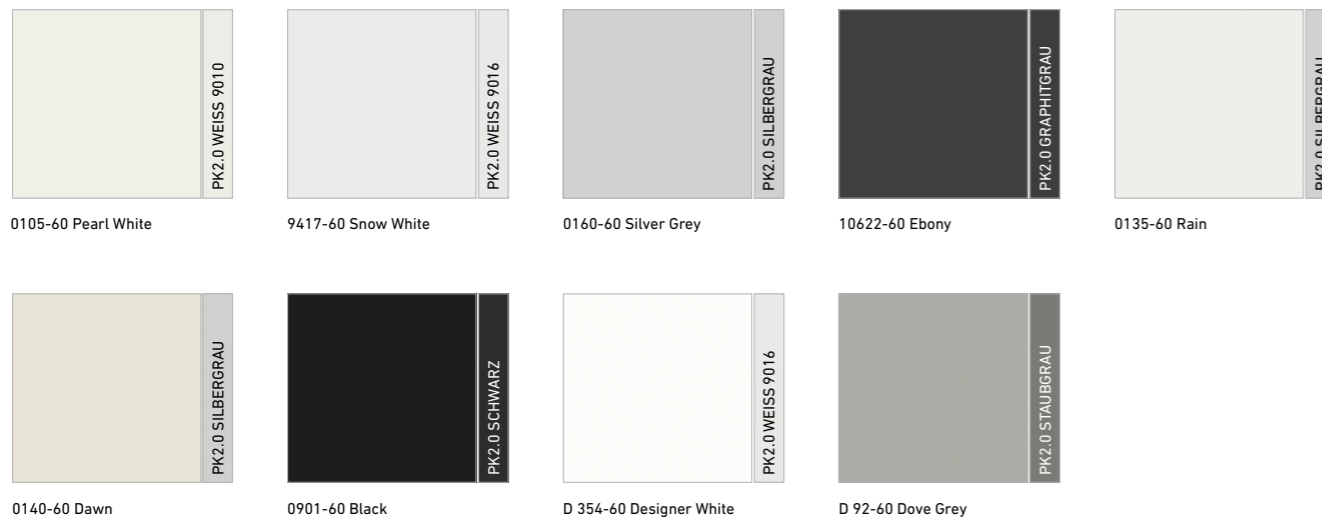

RESOPAL

Schichtstoff-Oberflächen 0,8mm | Laminate surfaces 0,8mm