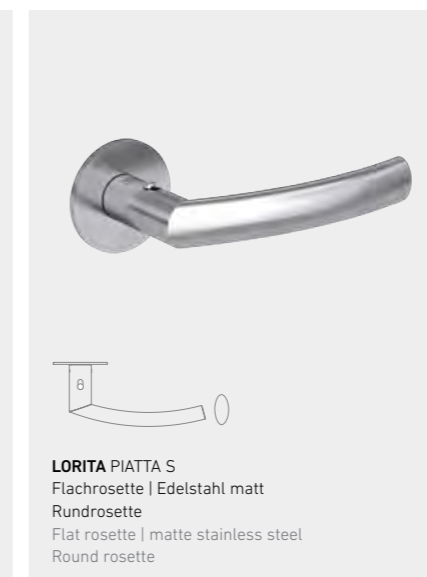

TRI 134
Schraubtechnik | Graphitschwarz und Edelstahl matt
Rund- oder Quadratrossette
Screw mechanism | graphite black and matte stainless steel, round or square rosette

AVUS PIATTA S
Flachrossette | Graphitschwarz und Kaschmirgrau,
Rundrossette
Flat rosette | graphite black and cashmere grey,
round rosette

LORITA PIATTA S
Flachrossette | Edelstahl matt
Rundrossette
Flat rosette | matte stainless steel
Round rosette